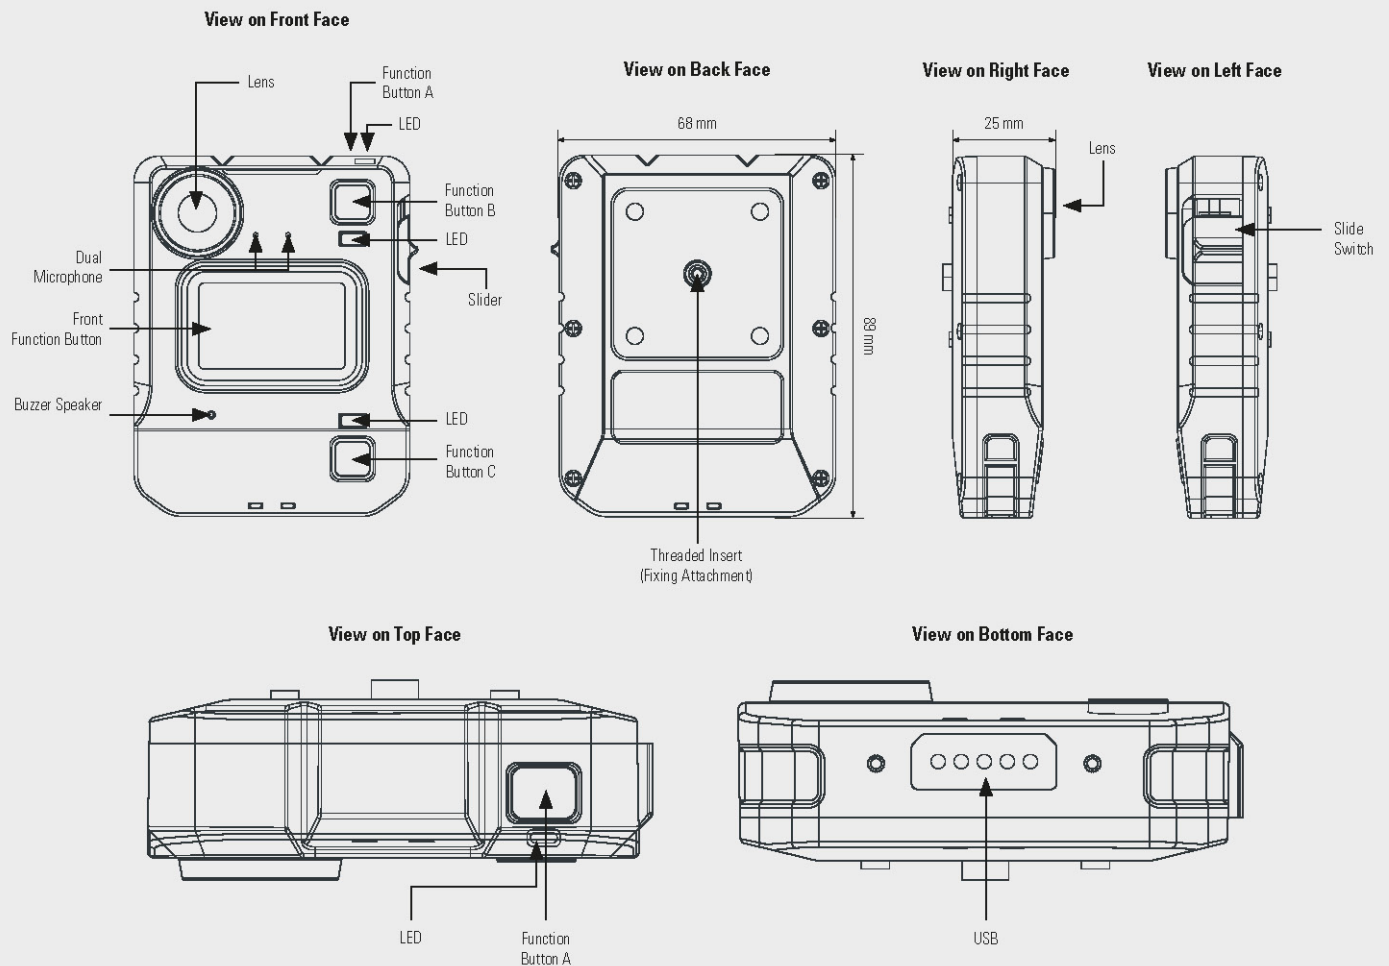

VIDEO AND RECORDING

Video Recording Format	H.264 format with H.265 in future release.
Resolution	1920x1080p, 1280x720p and 640x360p
Frame Rate	25 or 30 frames per second.
Recording Storage Capacity	64GB

APPROVALS AND ENVIRONMENTAL

Ingress Protection	IP67
Environmental Temperature	Operating: -20°C to +50°C
Operational Rating	Charging: 0°C to +25°C
Drop Tested	Tested to MIL STD 810G.

WI-FI® FEATURES

Wi-Fi Specifications	802.11 a/b/g/n (2.4GHz & 5GHz)
Wi-Fi Security	WPA2-PSK
Wi-Fi Streaming	640x360 25 or 30 fps

SECURITY

Network Data Security on USB Storage Media	VB400 does not appear as a USB storage device, and cannot receive files whilst connected to a Wi-Fi network.
Digital Evidence Integrity Chain	Full audit trail with generated check-sums and watermarked evidential outputs.
Audit Trail	Usage, operations and recording details all audit-logged and indexed.
Video Downloading Protected by Encryption	AES 256, encrypted keys specific to base station.
Recordings View, Copy and Deletion Ability	The VB400 wearer cannot access, view or delete any recordings directly from the device, or VideoManager without appropriate authorisation.
Storage Media Access	Sealed unit with no user access to storage media.